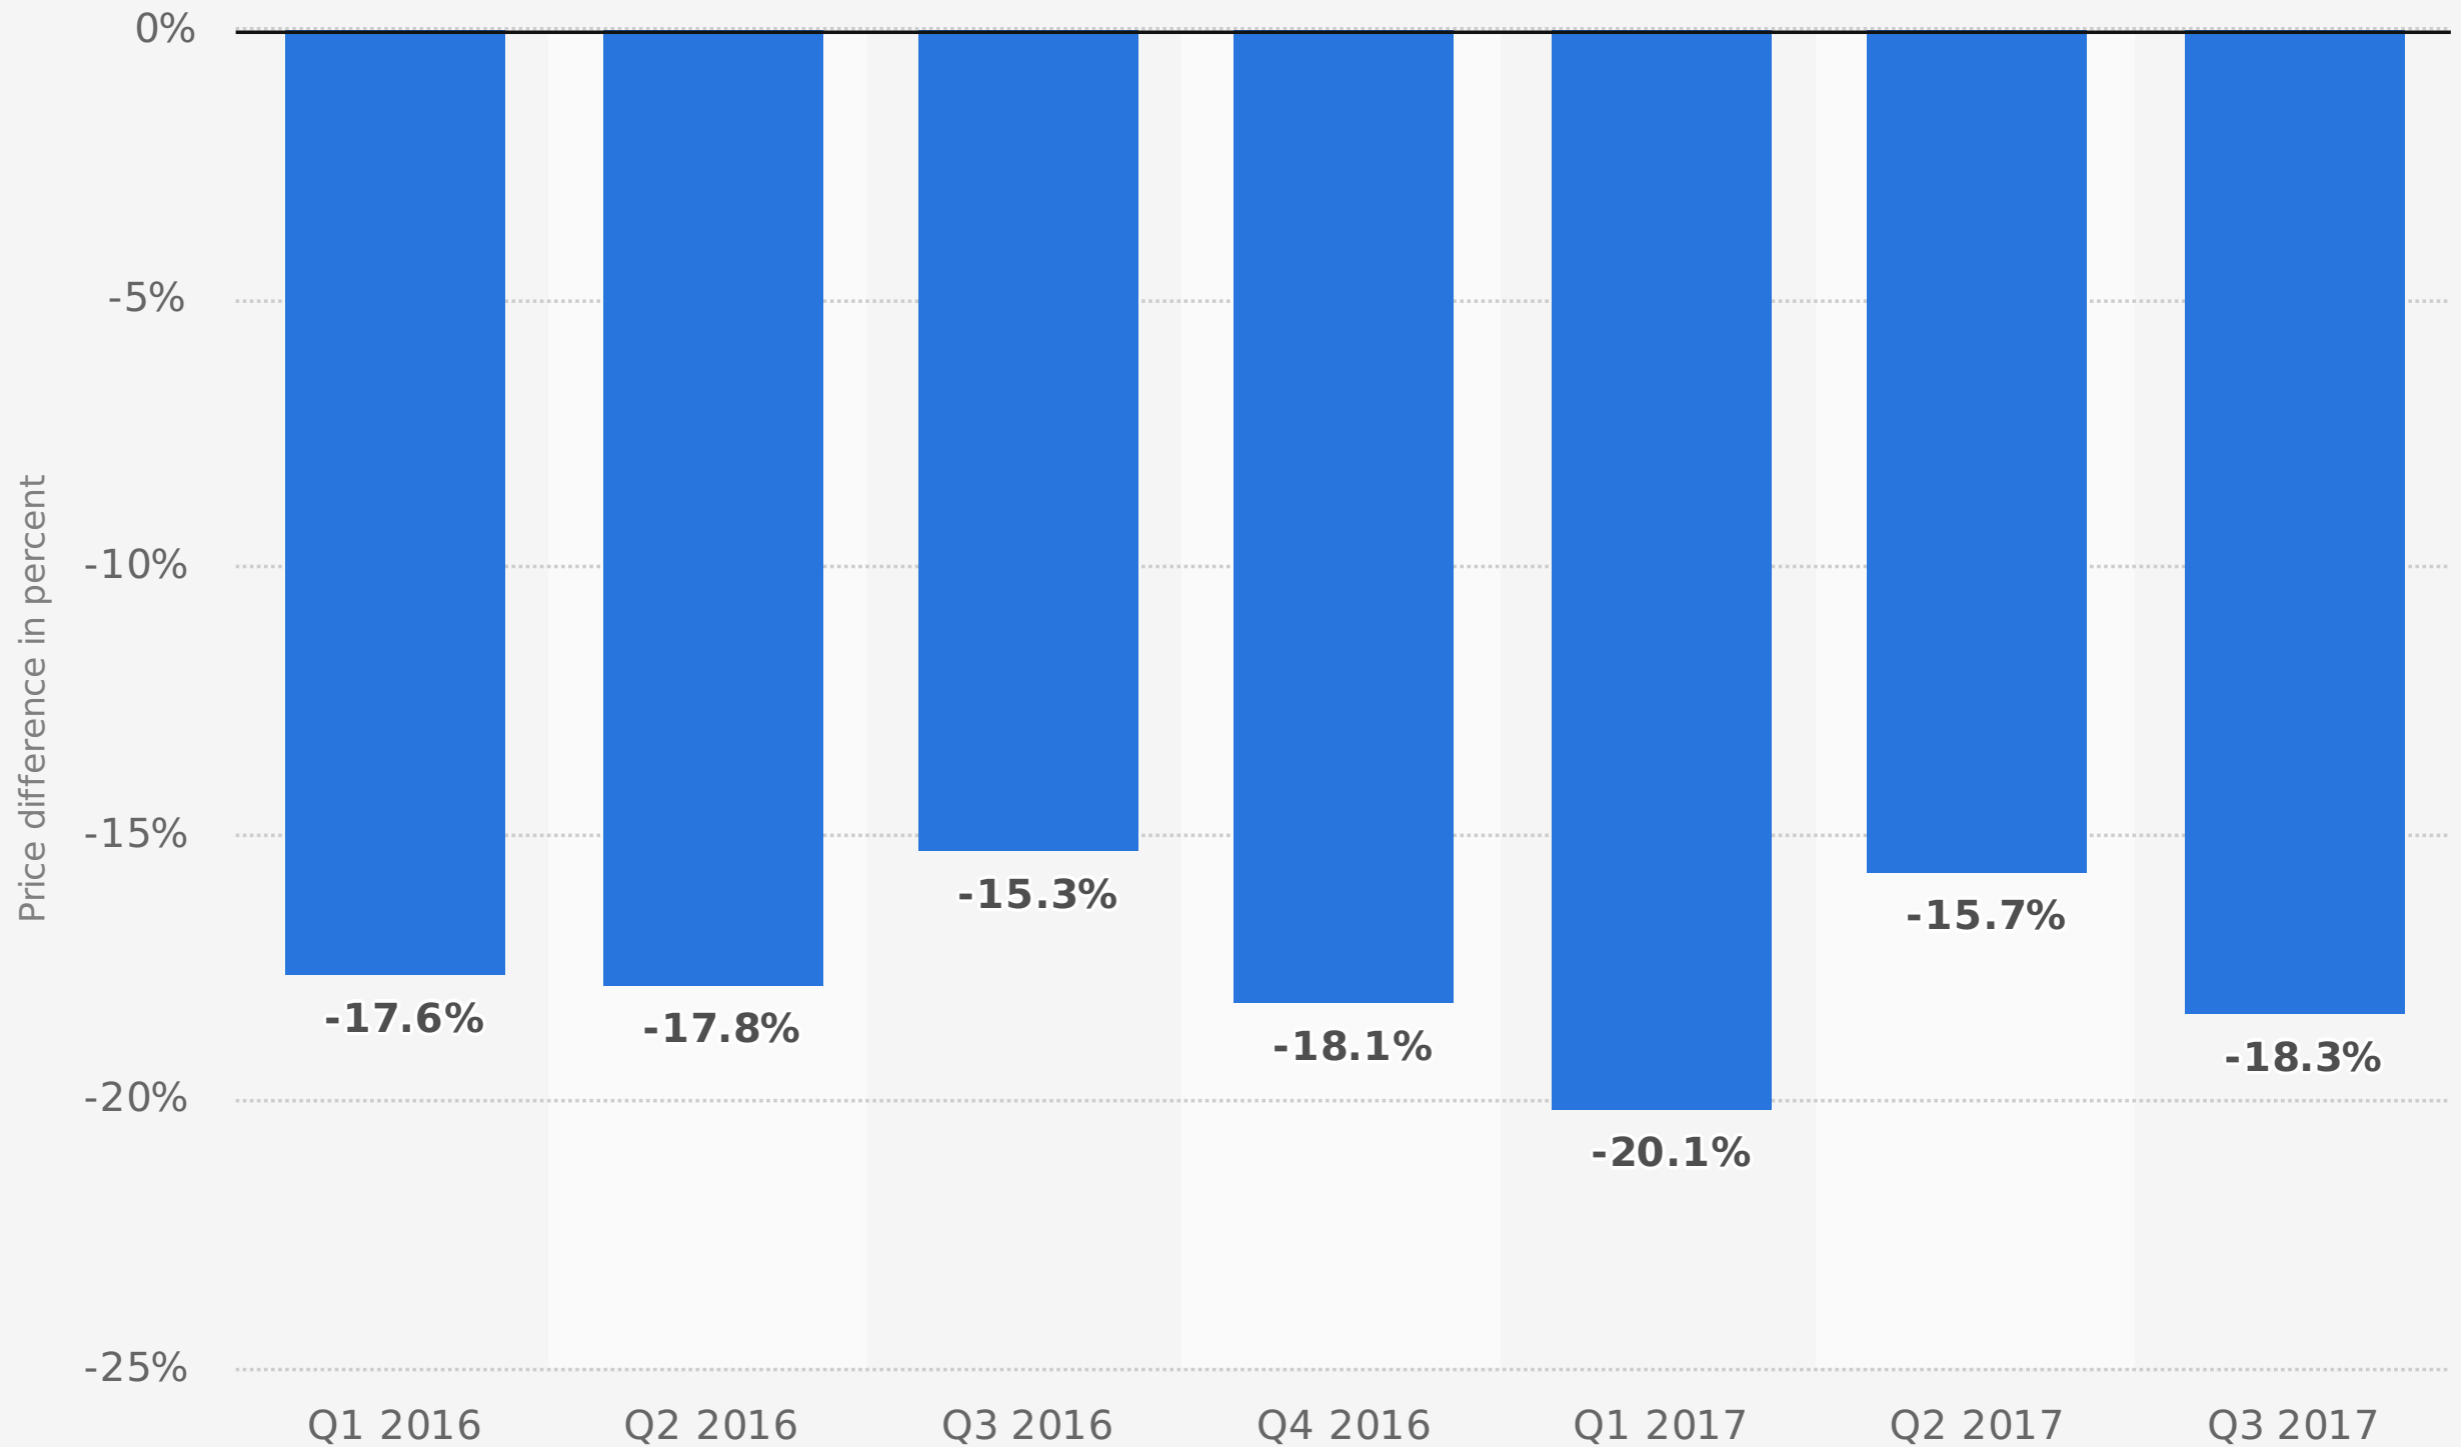

# Price difference of lab-created diamonds from natural diamonds from Q1 2016 to Q3 2017 (in percent)

Source  
Paul Zimmisky  
© Statista 2018

Additional Information:  
Worldwide; Q1 2016 to Q3 2017\*